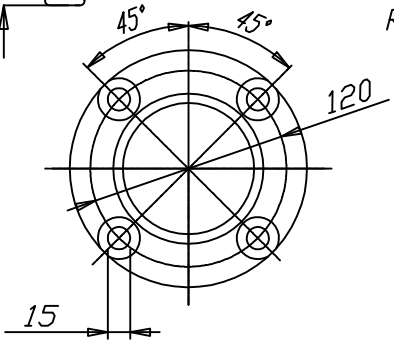

RIF. L40 08

RIF. M85 08

WARNING!
 SECTIONS OF THE ASSEMBLY MARKED  ARE NOT SHIELDED AND MUST BE SHIELDED BY AN INTERACTIVE GUARDING SYSTEM BINACCHI Srl DECLINES RESPONSIBILITY IF PROPER GUARD ARE NOT PROVIDED OR MAINTAINED.

TIPO-TYPE TYP B8	CLIENTE-CUSTOMER-CLIENT-KUNDE DANI-TECH A/S -DK-		DATA 13/10/17
	RIF.CLIENTE-CUSTOMER REF.-REF.CLIENT-BEZUG KUNDE	ORIGINE	VISTO
MODIFICHE-MODIFICATIONS-ANDERUNGEN-MODIFICACIONES			
POTENZA : 95 Cv (540 g/min) COPPIA : 1240 Nm (540 g/min)		NOTE :	