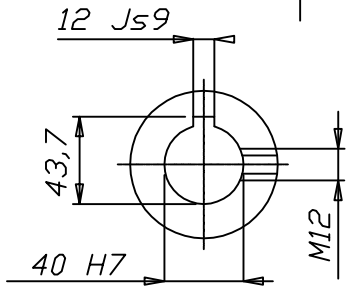

RIF. L40 08

RIF. M85 08

WARNING!
 SECTIONS OF THE ASSEMBLY MARKED  ARE NOT SHIELDED AND MUST BE SHIELDED BY AN INTERACTIVE GUARDING SYSTEM BINACCHI Srl DECLINES RESPONSIBILITY IF PROPER GUARD ARE NOT PROVIDED OR MAINTAINED.

TIPO-TYPE TYP B8	CLIENTE-CUSTOMER-CLIENT-KUNDE DANI-TECH A/S -DK-		DATA 13/10/17
	RIF.CLIENTE-CUSTOMER REF.-REF.CLIENT-BEZUG KUNDE	ORIGINE	VISTO
MODIFICHE-MODIFICATIONS-ANDERUNGEN-MODIFICACIONES			
POTENZA : 95 Cv (540 g/min) COPPIA : 1240 Nm (540 g/min)		NOTE :	